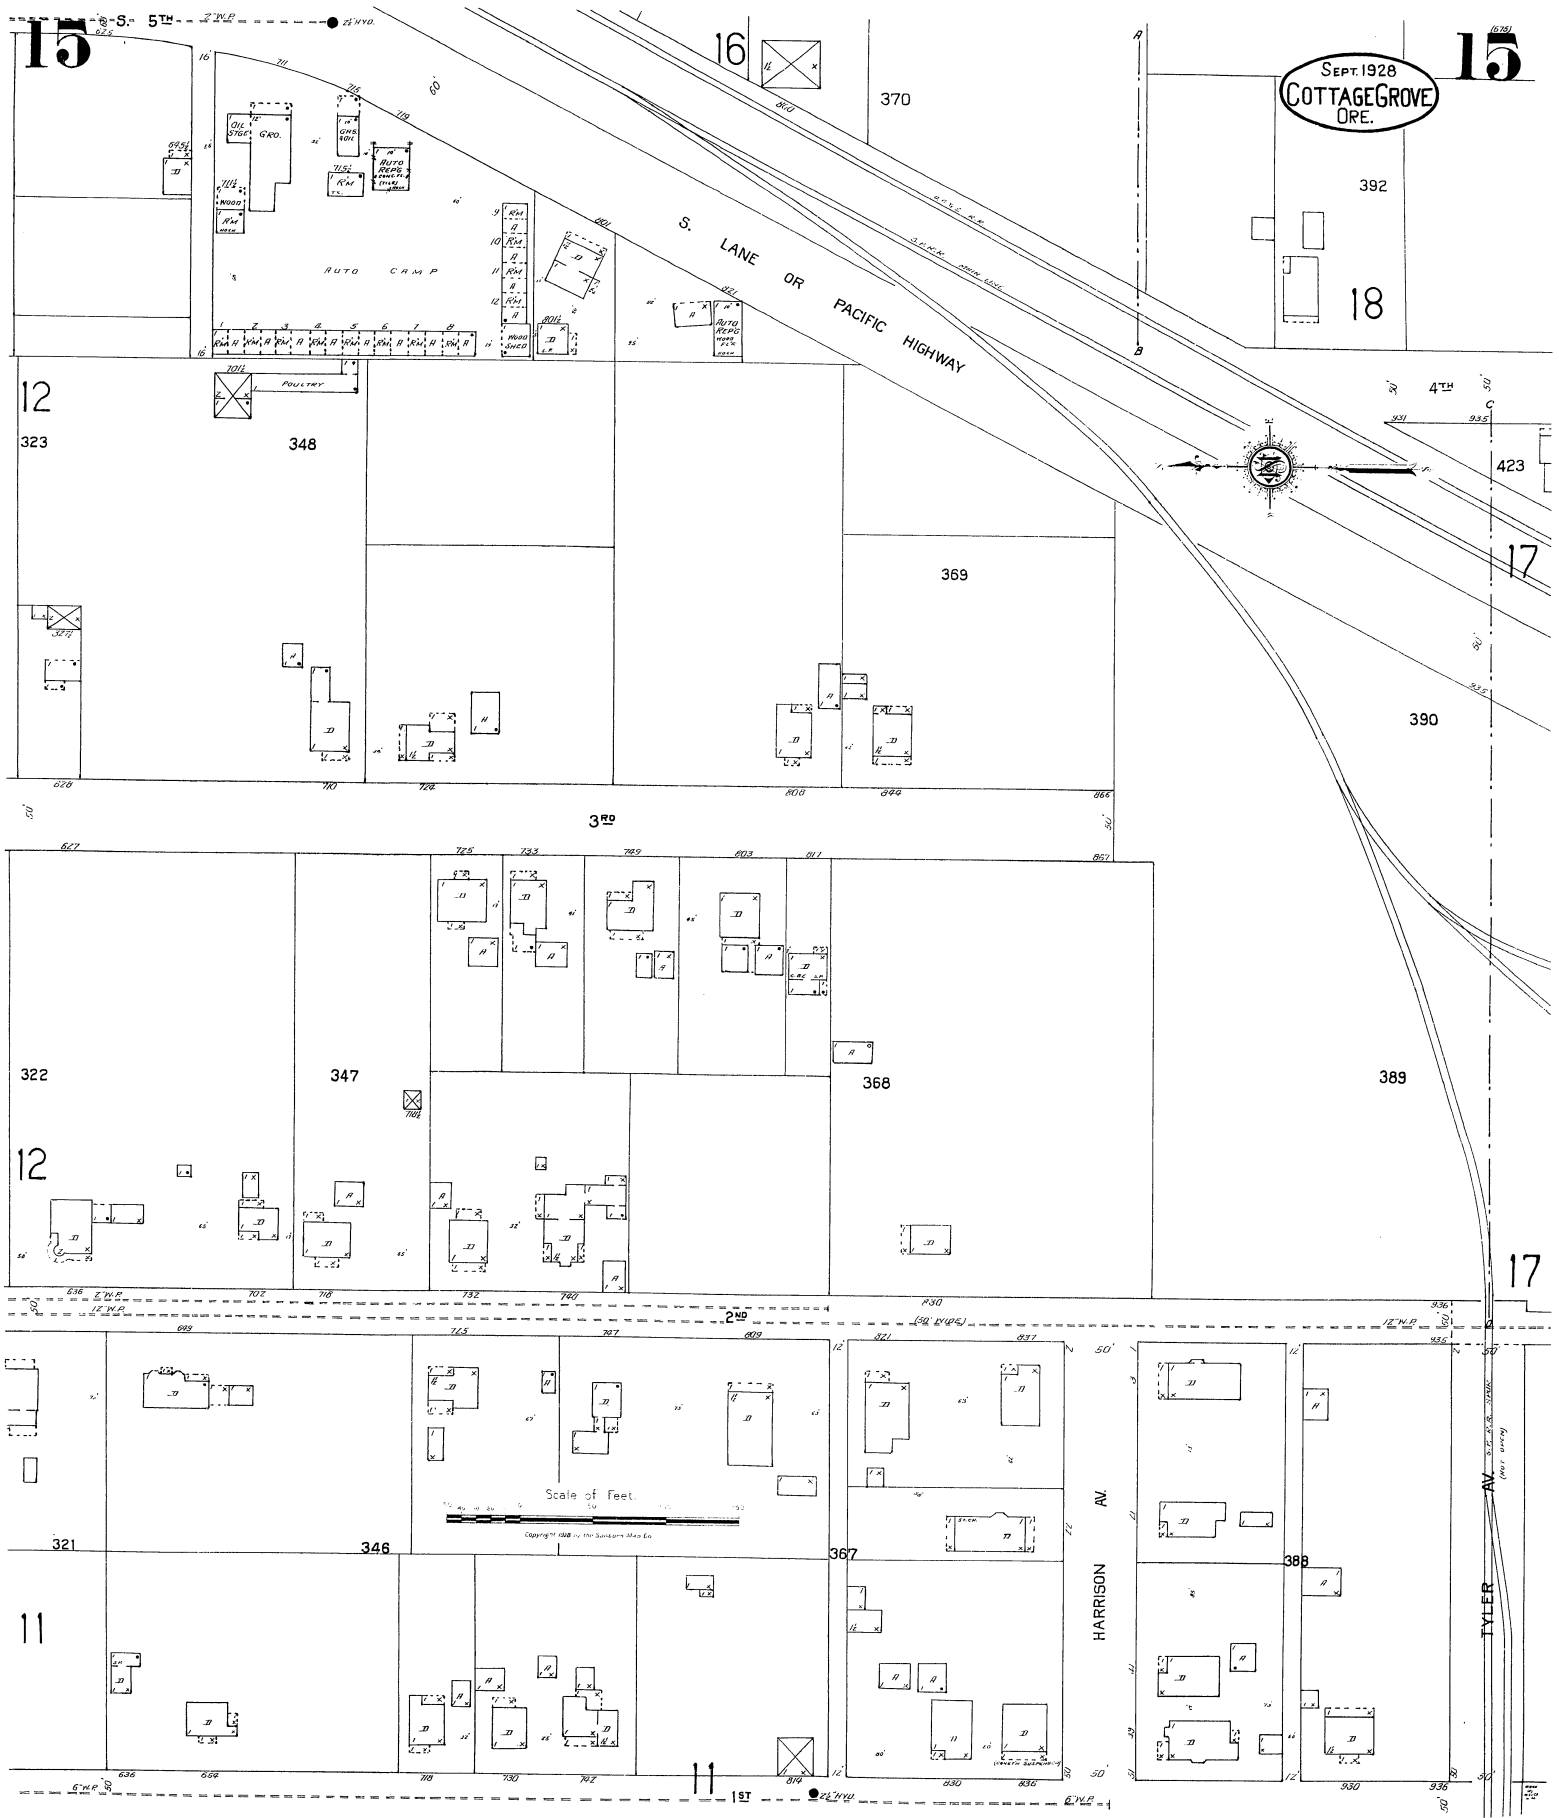

15

15

SEPT. 1928
COTTAGE GROVE
ORE.

12

323

348

322

12

321

11

16

370

392

18

3rd

369

390

17

17

11

1st

HARRISON AV.

TYLER AV.

Scale of Feet