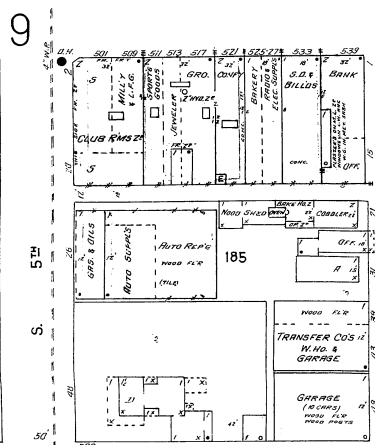

10

SEPT. 1928
COTTAGE GROVE
ORE.

Scale of Feet.
Copyright 1928 by the Standard Map Co.

10

6

10

9

10

9

13

13

7

7

10

7