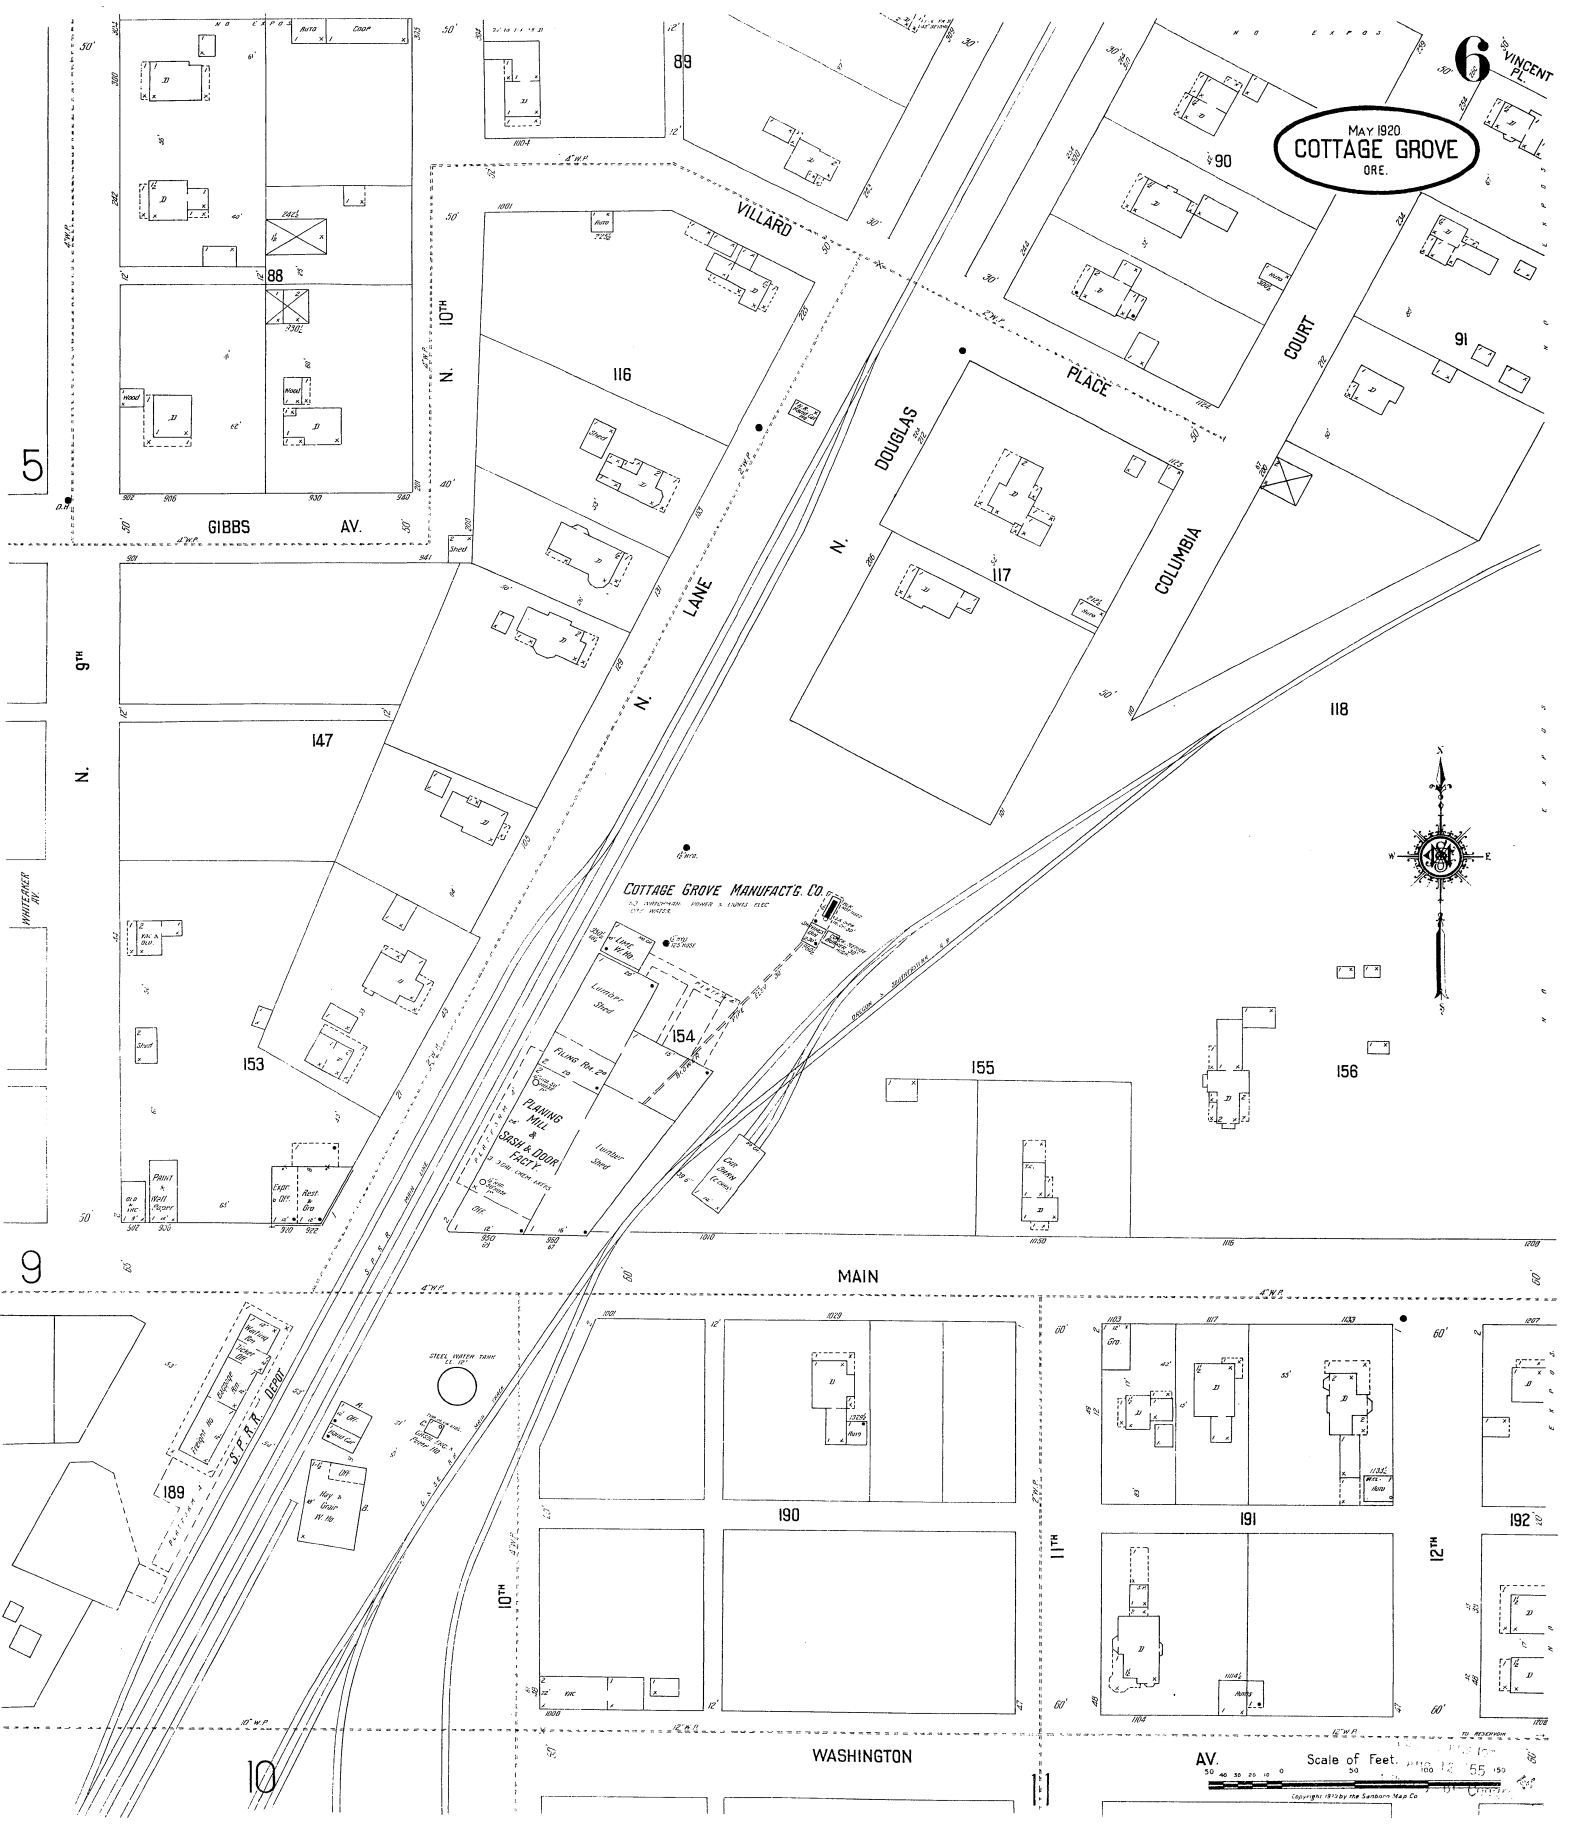

MAY 1920
COTTAGE GROVE
ORE.

Scale of Feet. 0 10 20 30 40 50 60 70 80 90 100 110 120 130 140 150 160
Copyright © 1920 by the Sanborn Map Co.