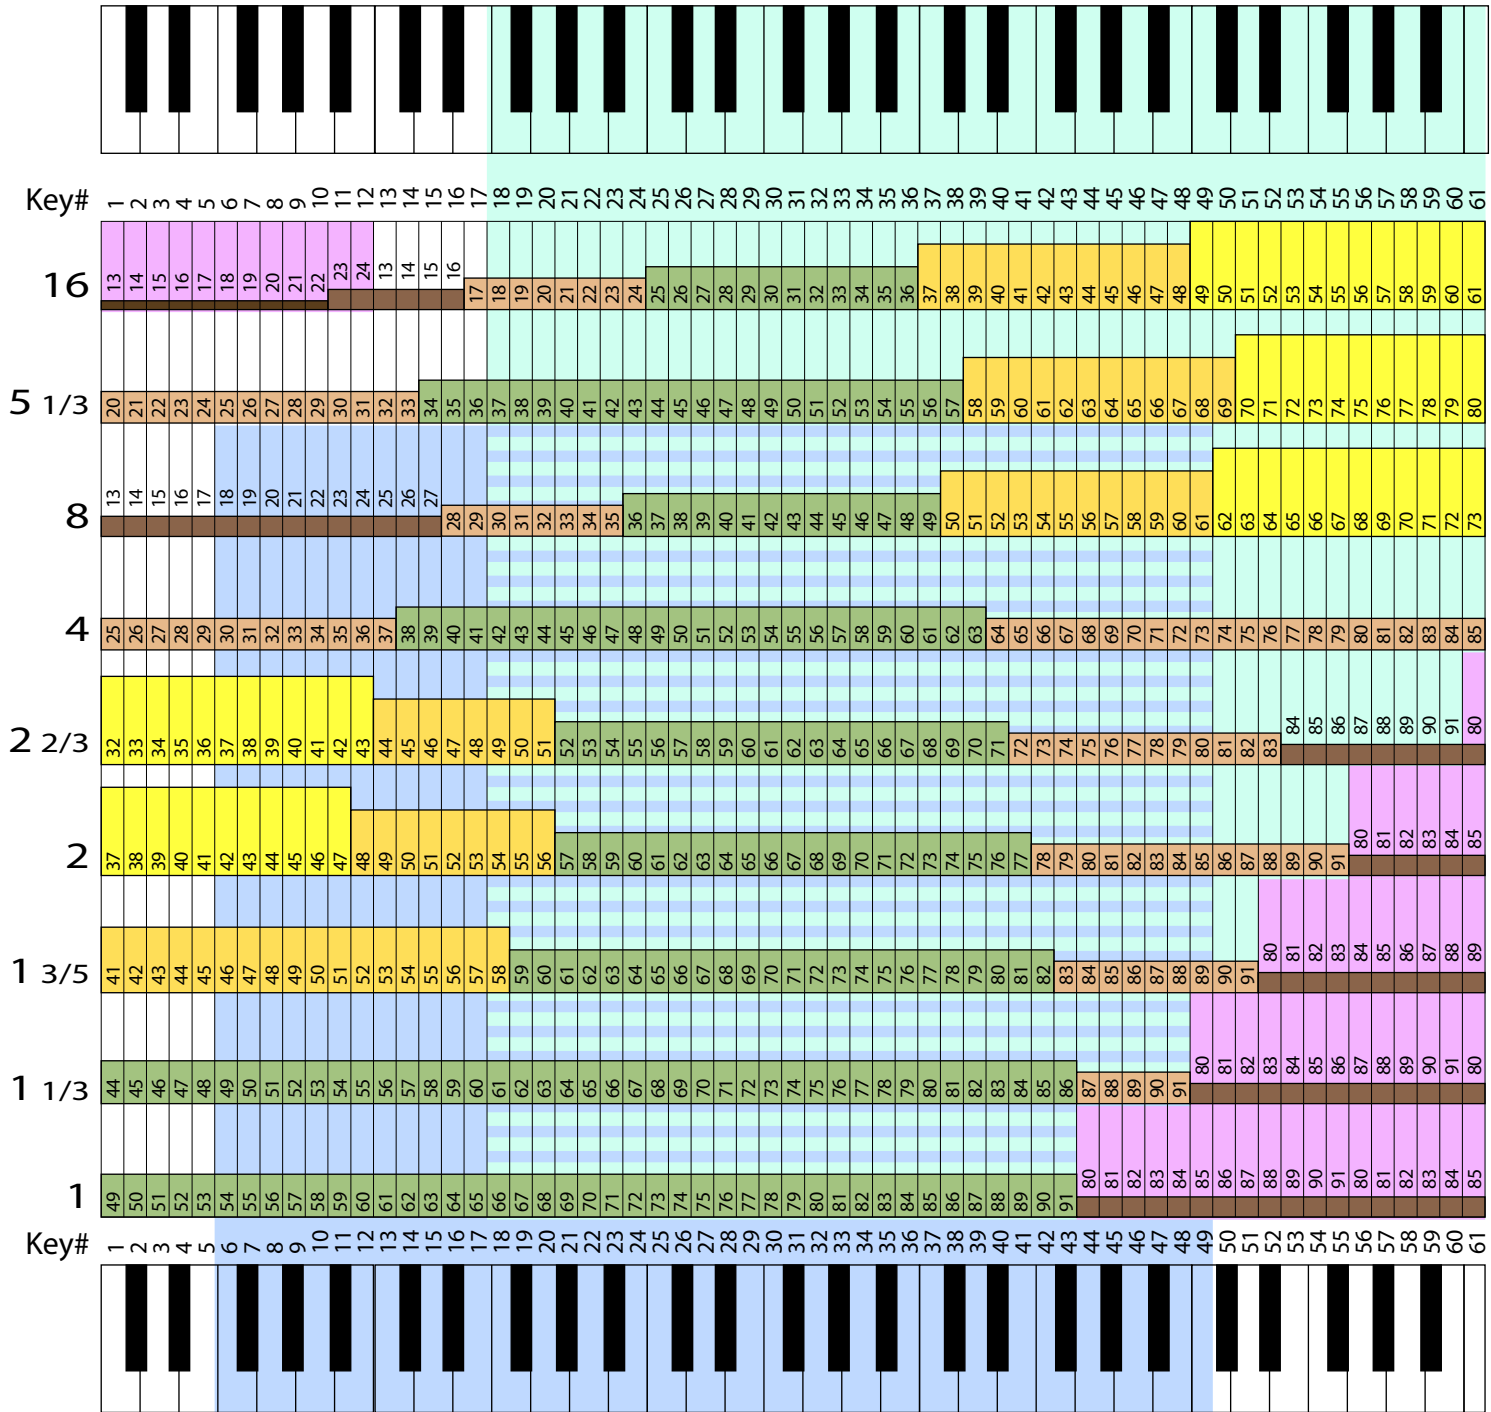

Hammond Console Manual Wiring and Tapering Scheme

by Carsten Meyer, www.tonewheel.de

- 100 Ohms -10 dB
- 34 Ohms -3.5 dB
- 15 Ohms +3.5 dB
- 50 Ohms -7 dB
- 24 Ohms 0 dB
- 10 Ohms +7 dB
- Spinet lower/upper Manual Range (no tapering!)
- Foldback Range (NC on Spinets)

Tapering Wire Resistance and Levels, taken from old Tapering Chart and Ilya's Wire Chart