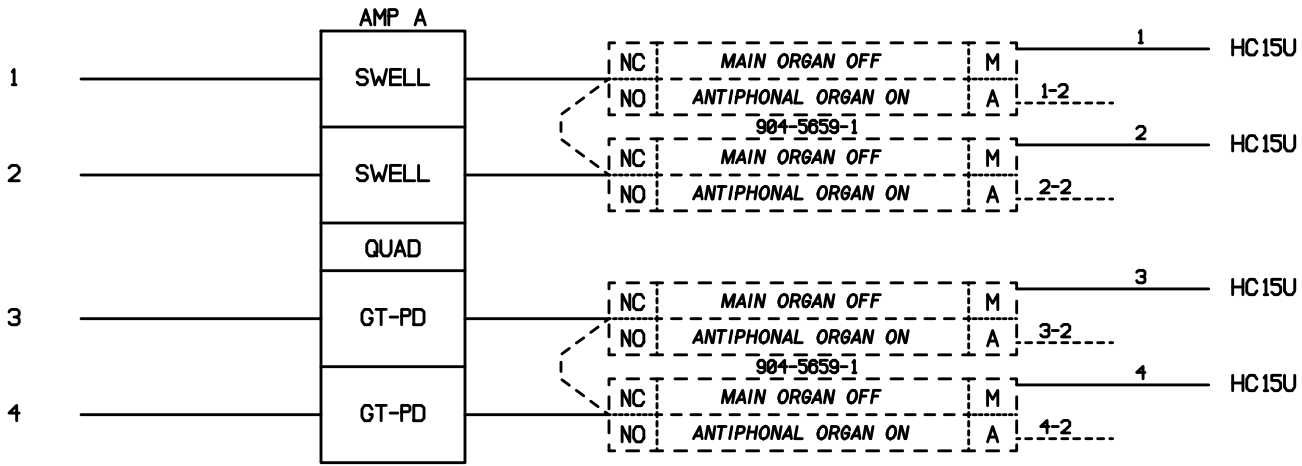

CUSTOMER STANDARD PAGE NO. 1 - 1
 DEALER NAME & CITY _____ CAGE RENAISSANCE II
 ORGAN MODEL R250 WO # _____ SERIAL # _____
 AMPS IN CONSOLE YES AMP RACK _____ SHELF TYPE _____ DATE Feb. 16, 1998 REV: A
 LAYOUT BY: cf FILENAME: 250AU01A.FCD

M = MAIN SIDE OF RELAY AUDIO SYSTEM FLOW CHART A = ANT. SIDE OF RELAY