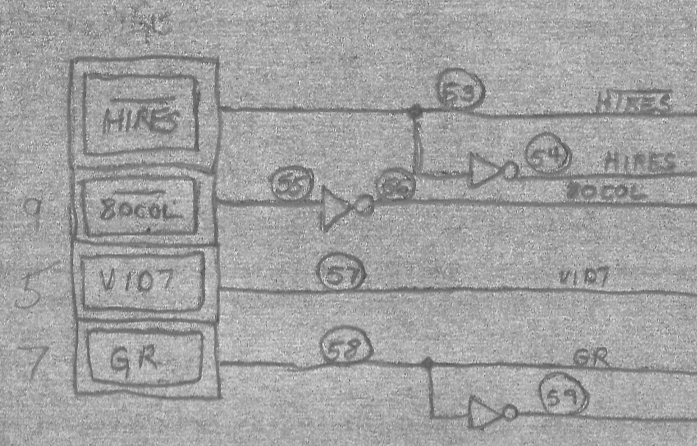

NOTE: UNLESS OTHERWISE SPECIFIED

14M

D

C

B

A

REV	ZONE	ECO #	REVISION	APPD

		METRIC DIMENSIONS ARE IN MILLIMETERS TOLERANCES X ——— XX0± ——— XX ——— ANGLES ——— DO NOT SCALE DRAWING		apple computer inc.	
MATERIAL		FINISH		NOTICE OF PROPRIETARY PROPERTY THE INFORMATION CONTAINED HEREIN IS THE PROPRIETARY PROPERTY OF APPLE COMPUTER, INC. THE POSSESSOR AGREES TO THE FOLLOWING: (i) TO MAINTAIN THIS DOCUMENT IN CONFIDENCE (ii) NOT TO REPRODUCE OR COPY IT (iii) NOT TO REVEAL OR PUBLISH IT IN WHOLE OR PART	
DRFT	DRFT CK			TITLE	
ENG APPVL	MFG APPVL			T & U	
RELEASE	ORIG DIV			SIZE	
DESIGNER	SCALE	SIZE	DRAWING NUMBER	SHT	
AWB 7/1/81		C			